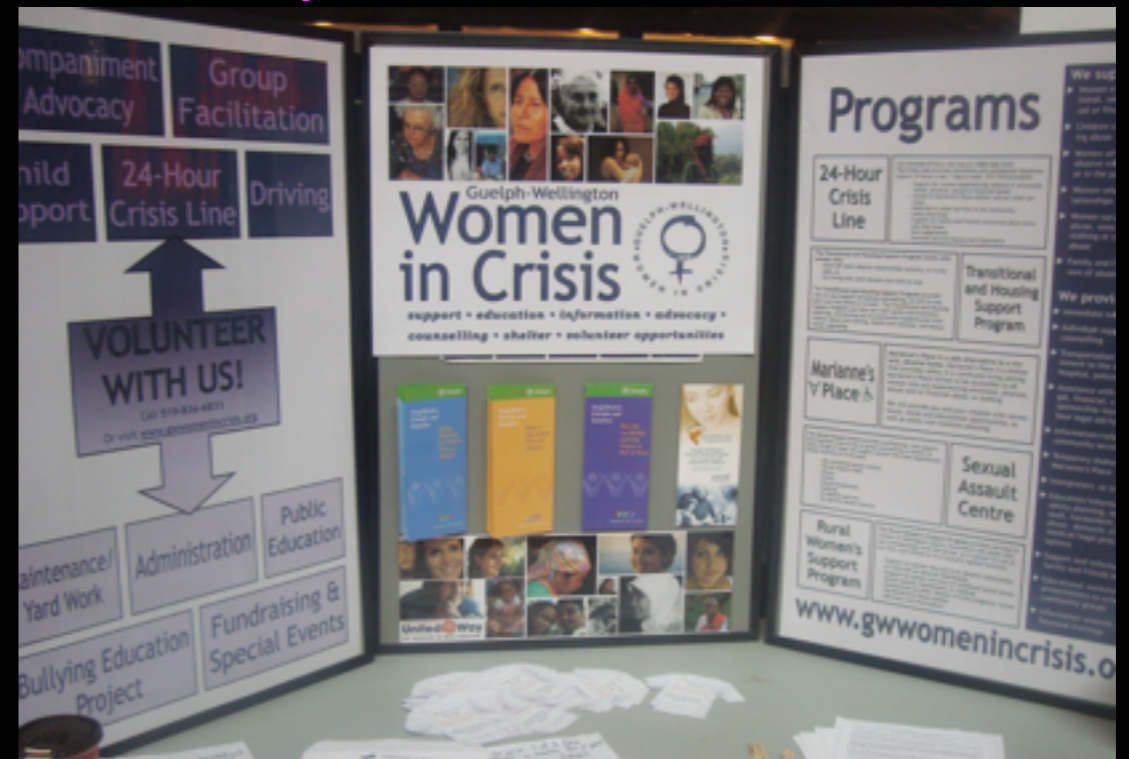

The Wellness Centre:
519-824-4120 x. 53327

THE PINWHEEL CAMPAIGN

Brought to you by S.A.F.E.
Sponsored by The Vagina Monologues

S.A.F.E.
Sexual Assault Free Education

There are 4000 pinwheels.
Each one represents a
University of Guelph student
who will be sexually
assaulted in their lifetime.

For more information or support contact:
24-Hour Crisis Line: 519-836-5710 or 1-800-265-7233

The Wellness Centre:
519-824-4120 x. 53327

WANT SOME ACTION?

GET CONSENT!
SAFE + WELLNESS CENTRE

Informational card with text and a logo, partially obscured by pinwheels.

Sunday, March 25, 2012

International Women's Day in the University Centre

Students from a Fraternity at Guelph wear high heels to support the "Walk a Mile" event to raise money for Guelph-Wellington Women in Crisis